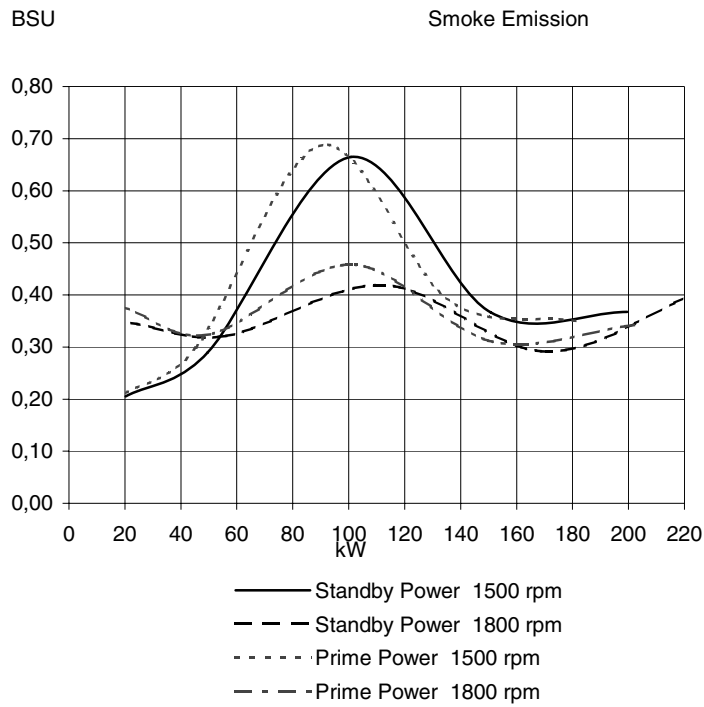

Technical Data TAD733GE

With mounted radiator

Technical data TAD733GE

Technical data TAD733GE