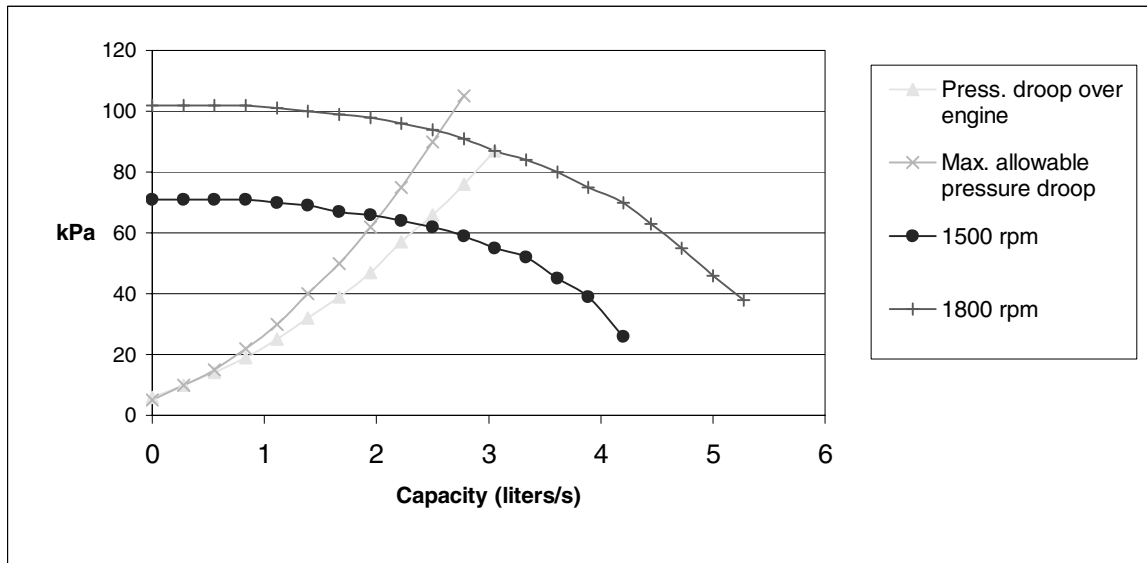

Technical Data TAD733GE

With mounted radiator

Technical data TAD733GE

Technical data TAD733GE