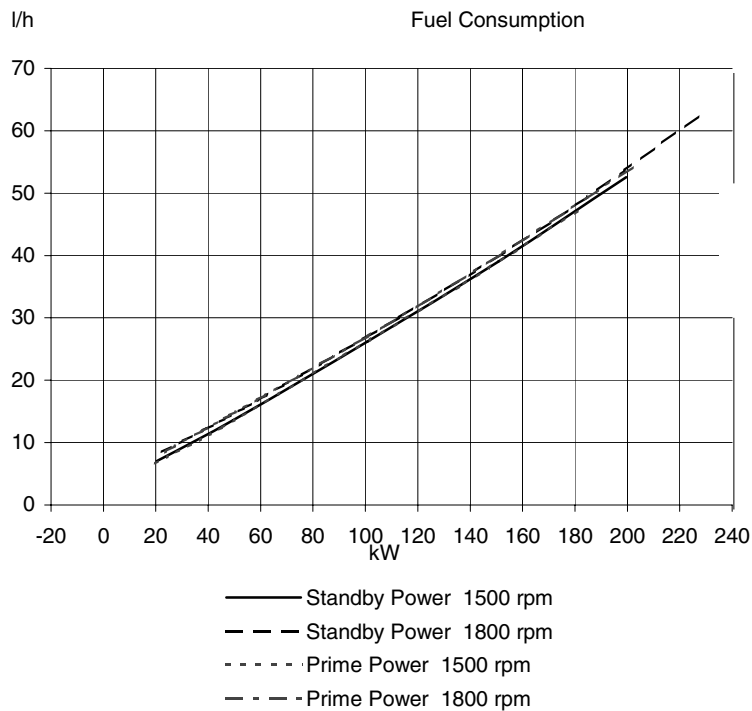

Technical Data TAD733GE

With mounted radiator

Technical data TAD733GE

Technical data TAD733GE