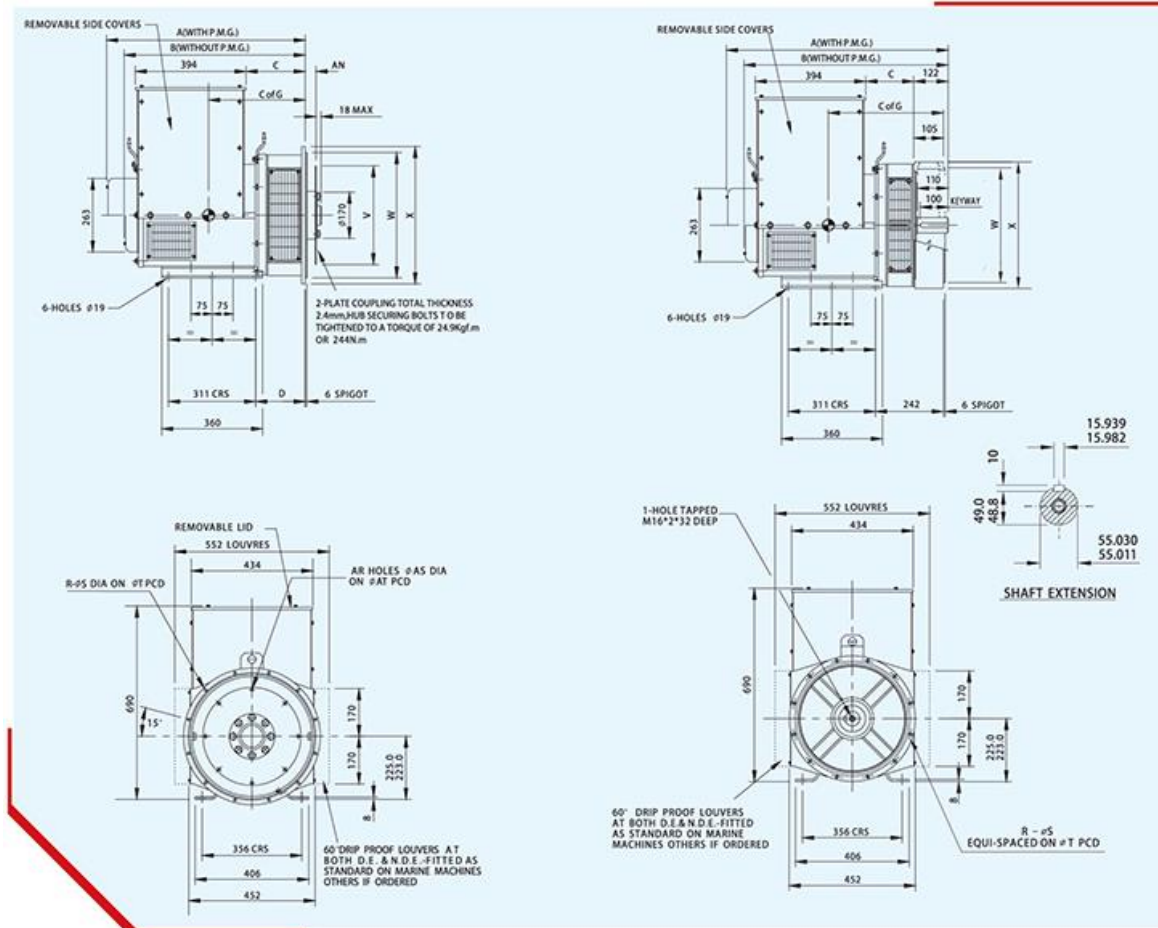

**Model: FLD224**

• **DATA SHEET**

FLD224		Three-phase H class temperature rise 125°C						
VOLTAGE		50Hz/1500Rpm			60Hz/1800Rpm			
STAR(Y)-SERIES		380	400	415	416	440	460	480
STAR(Y)-PARALLEL		190	200	208	208	220	230	240
DELTA(Δ)-SERIES		220	230	240	240	254	266	277
FLD224C	Rated capacity (KVA)	42.5	42.5	42.5	50.0	52.5	52.5	55.0
	Rated Power (KW)	34.0	34.0	34.0	40.0	42.0	42.0	44.0
	Efficiency (%)	86.6	87.1	87.4	87.0	87.4	87.8	88.0
FLD224D	Rated capacity (KVA)	50.0	50.0	50.0	60.0	62.5	62.5	65.0
	Rated Power (KW)	40.0	40.0	40.0	48.0	50.0	50.0	52.0
	Efficiency (%)	87.7	88.2	88.5	87.9	88.3	88.7	88.9
FLD224E	Rated capacity (KVA)	60.0	60.0	60.0	67.5	72.5	75.0	78.0
	Rated Power (KW)	48.0	48.0	48.0	54.0	58.0	60.0	62.4
	Efficiency (%)	88.3	88.6	88.8	88.7	89.0	89.3	89.5
FLD224F	Rated capacity (KVA)	72.5	72.5	72.5	83.8	87.5	87.5	93.8
	Rated Power (KW)	58.0	58.0	58.0	67.0	70.0	70.0	75.0
	Efficiency (%)	89.6	89.9	90.1	90.0	90.3	90.5	90.6
FLD224G	Rated capacity (KVA)	85.0	85.0	85.0	95.0	100.0	100.0	105.0
	Rated Power (KW)	68.0	68.0	68.0	76.0	80.0	80.0	84.0
	Efficiency (%)	89.8	90.2	90.4	90.5	90.7	90.9	91.1

## Model: FLD224

- EXTERNAL DIMENSION

### SINGLE BEARING SUPPORTING

DIMENSION					
TYPE		A	B	C	C of G
SAE1	FLD224C	724.3	661.3	224.3	323
	FLD224D	724.3	661.3	224.3	333
	FLD224E	814.3	751.3	314.3	348
	FLD224F	814.3	751.3	314.3	358
	FLD224G	859.3	796.3	359.3	373
SAE2&3	FLD224C	710	647	210	311
	FLD224D	710	647	210	321
	FLD224E	800	737	300	336
	FLD224F	800	737	300	346
	FLD224G	845	782	345	361

DIMENSION				
TYPE	A	B	C	C of G
FLD224C	792	729	170	368
FLD224D	792	729	170	378
FLD224E	882	819	260	393
FLD224F	882	819	260	403
FLD224G	927	864	305	418

FLANGE ADAPTOR					
SAE NO.	R	S	T	W	X
1	12	12.7	530.2	511.1	553
2	12	11	466.7	447.6	490
3	12	11	428.7	409.5	451
4	12	11	381.0	361.9	403
5	8	11	333.3	314.3	356