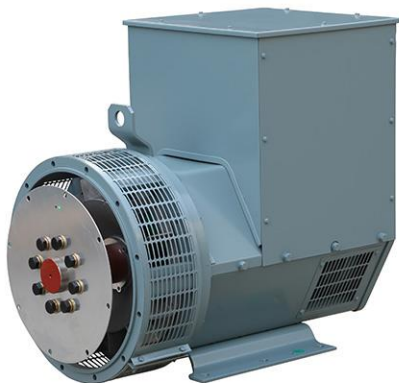

**Model: FLD224**

• **DATA SHEET**

FLD224		Three-phase H class temperature rise 125°C						
VOLTAGE		50Hz/1500Rpm			60Hz/1800Rpm			
STAR(Y)-SERIES		380	400	415	416	440	460	480
STAR(Y)-PARALLEL		190	200	208	208	220	230	240
DELTA(Δ)-SERIES		220	230	240	240	254	266	277
FLD224C	Rated capacity (KVA)	42.5	42.5	42.5	50.0	52.5	52.5	55.0
	Rated Power (KW)	34.0	34.0	34.0	40.0	42.0	42.0	44.0
	Efficiency (%)	86.6	87.1	87.4	87.0	87.4	87.8	88.0
FLD224D	Rated capacity (KVA)	50.0	50.0	50.0	60.0	62.5	62.5	65.0
	Rated Power (KW)	40.0	40.0	40.0	48.0	50.0	50.0	52.0
	Efficiency (%)	87.7	88.2	88.5	87.9	88.3	88.7	88.9
FLD224E	Rated capacity (KVA)	60.0	60.0	60.0	67.5	72.5	75.0	78.0
	Rated Power (KW)	48.0	48.0	48.0	54.0	58.0	60.0	62.4
	Efficiency (%)	88.3	88.6	88.8	88.7	89.0	89.3	89.5
FLD224F	Rated capacity (KVA)	72.5	72.5	72.5	83.8	87.5	87.5	93.8
	Rated Power (KW)	58.0	58.0	58.0	67.0	70.0	70.0	75.0
	Efficiency (%)	89.6	89.9	90.1	90.0	90.3	90.5	90.6
FLD224G	Rated capacity (KVA)	85.0	85.0	85.0	95.0	100.0	100.0	105.0
	Rated Power (KW)	68.0	68.0	68.0	76.0	80.0	80.0	84.0
	Efficiency (%)	89.8	90.2	90.4	90.5	90.7	90.9	91.1

## Model: FLD224

- EXTERNAL DIMENSION